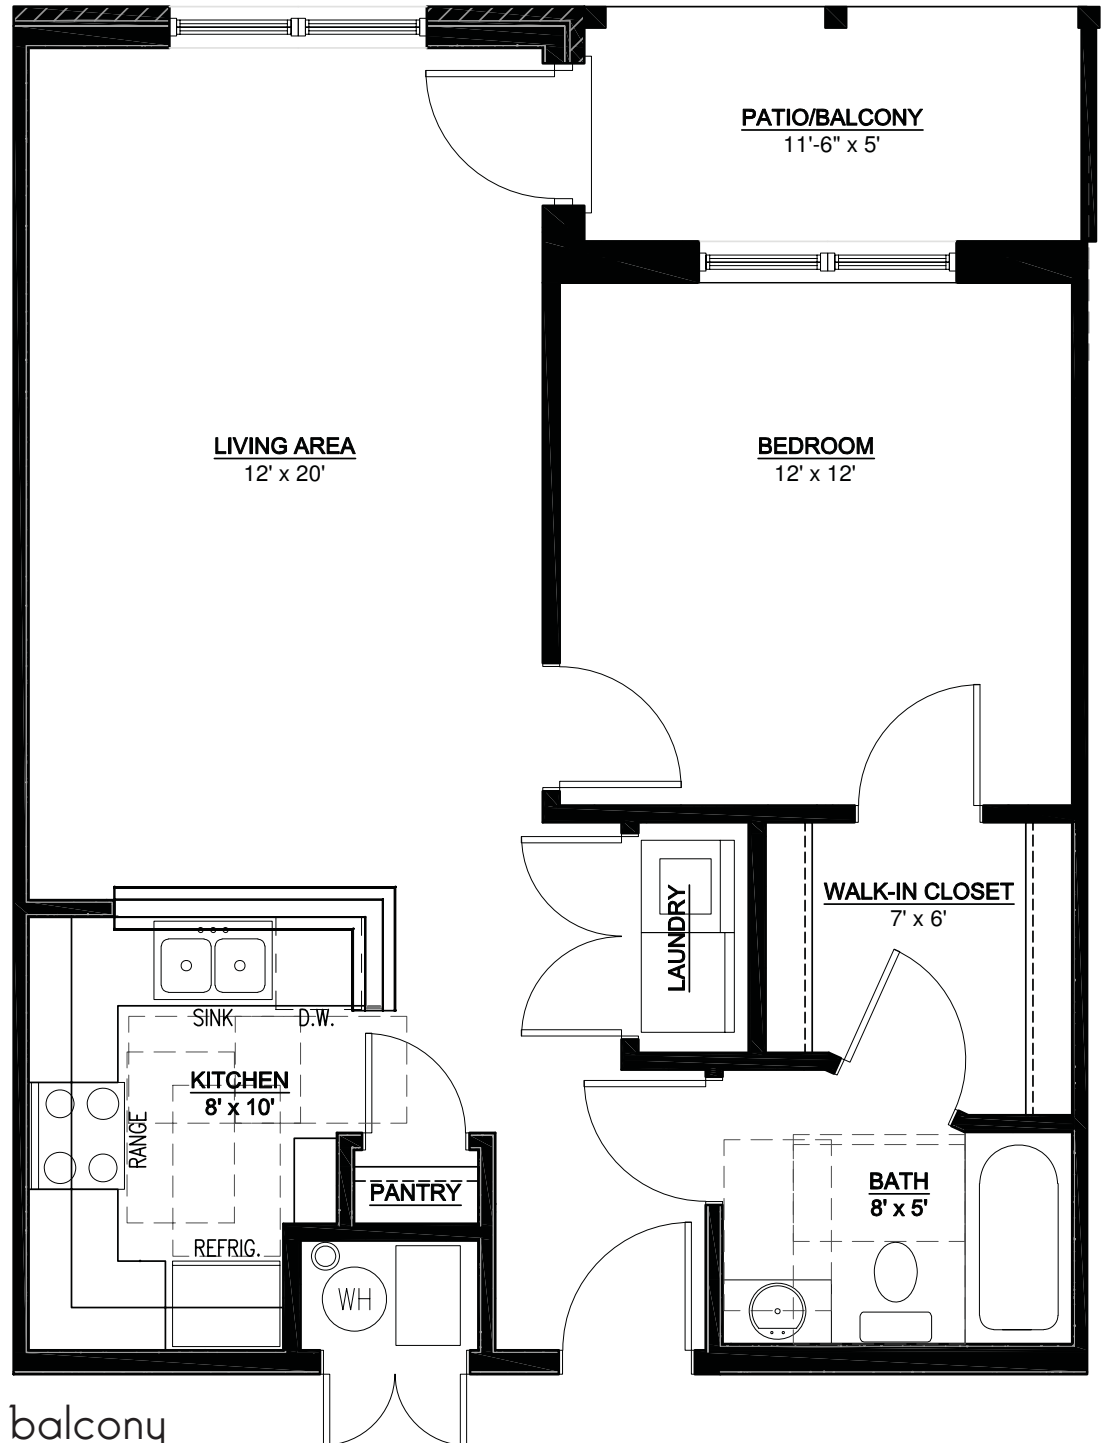

The Residences

at Merrillville Lakes

8400 Grant Circle
Merrillville, IN 46410
219.650.5000

Plan A

one bedroom, one bath with patio or balcony