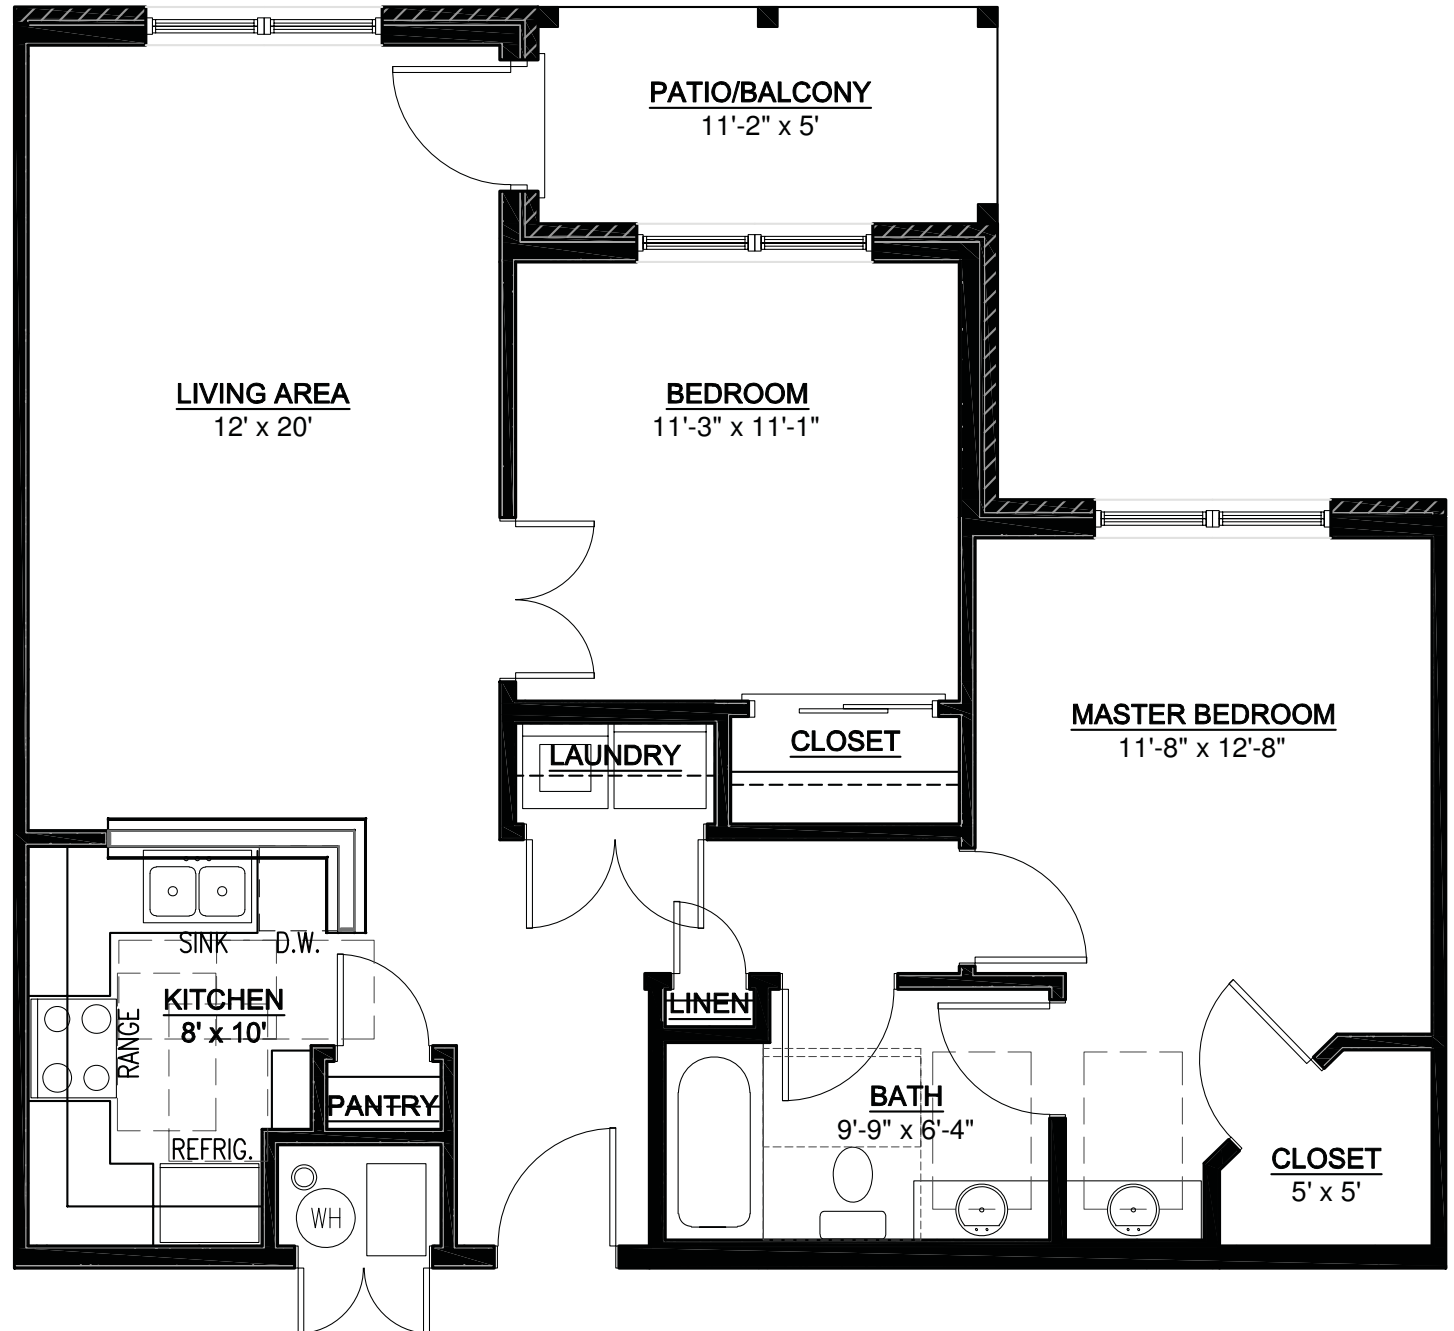

The Residences
at Merrillville Lakes

8400 Grant Circle
Merrillville, IN 46410
219.650.5000

Plan B
two bedrooms, one bath with patio or balcony