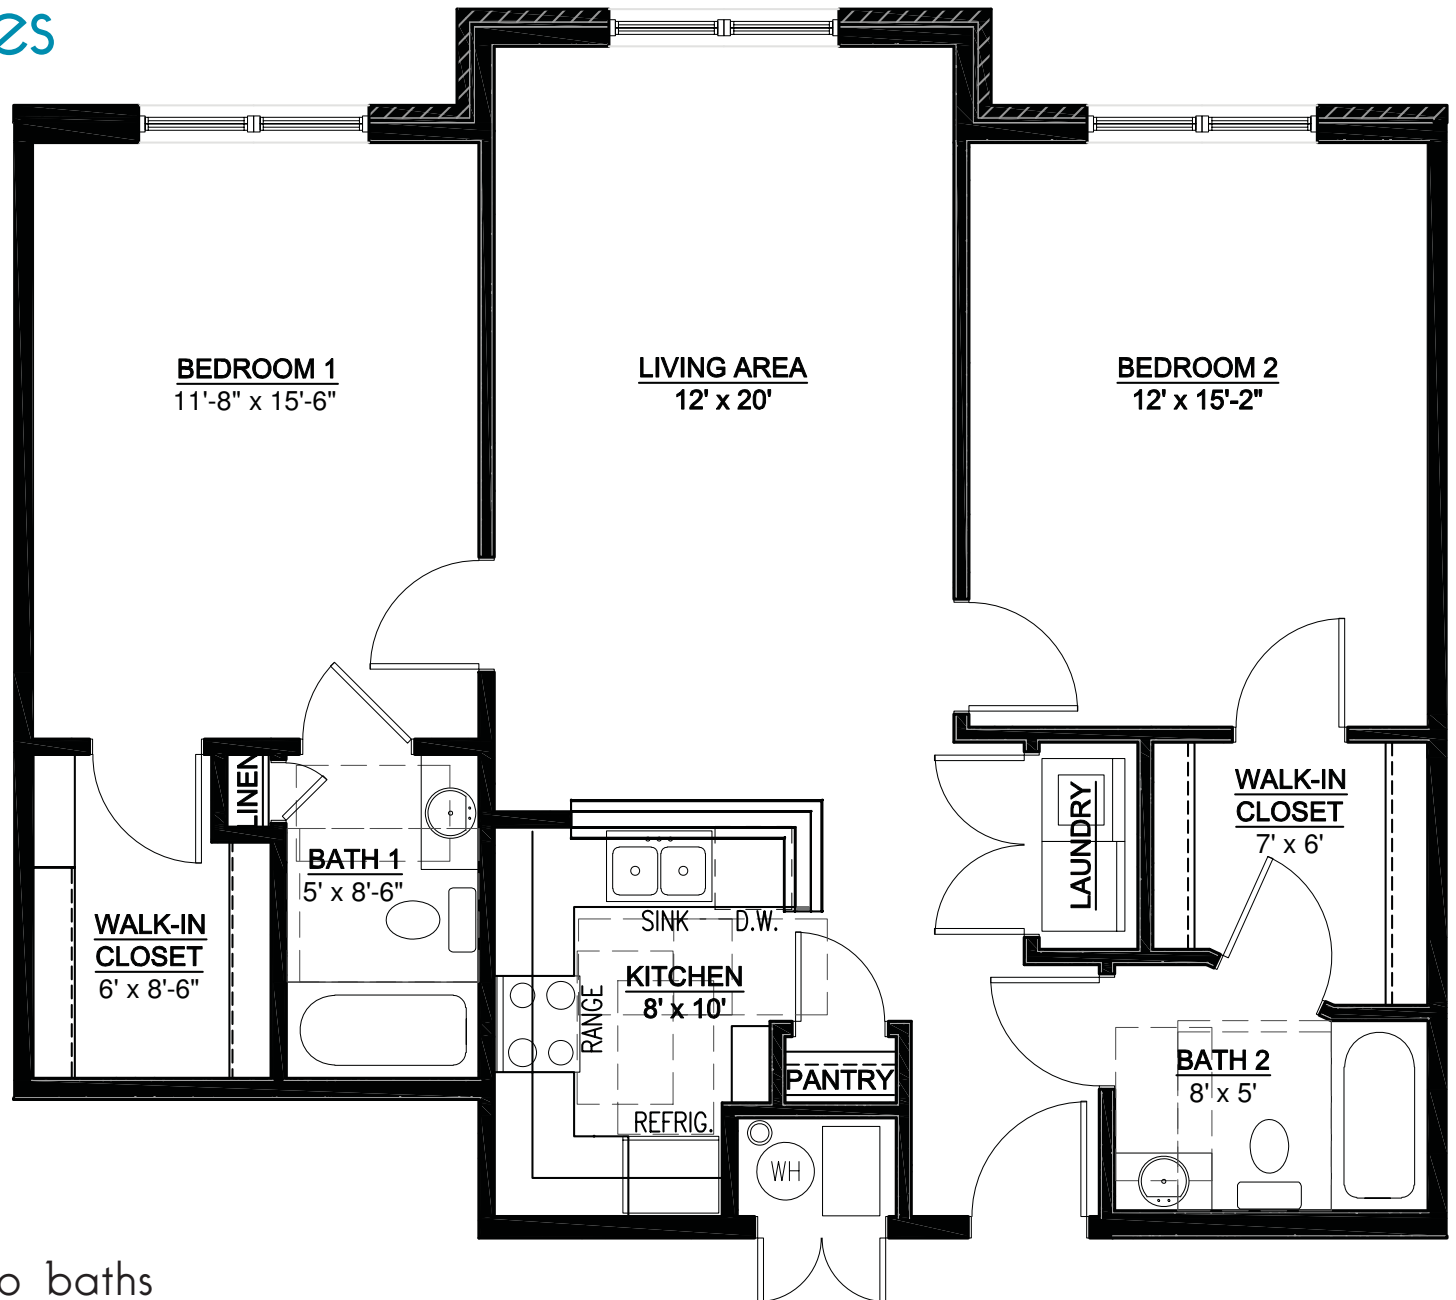

The Residences

at Merrillville Lakes

8400 Grant Circle
Merrillville, IN 46410
219.650.5000

Plan D

split two bedrooms, two baths