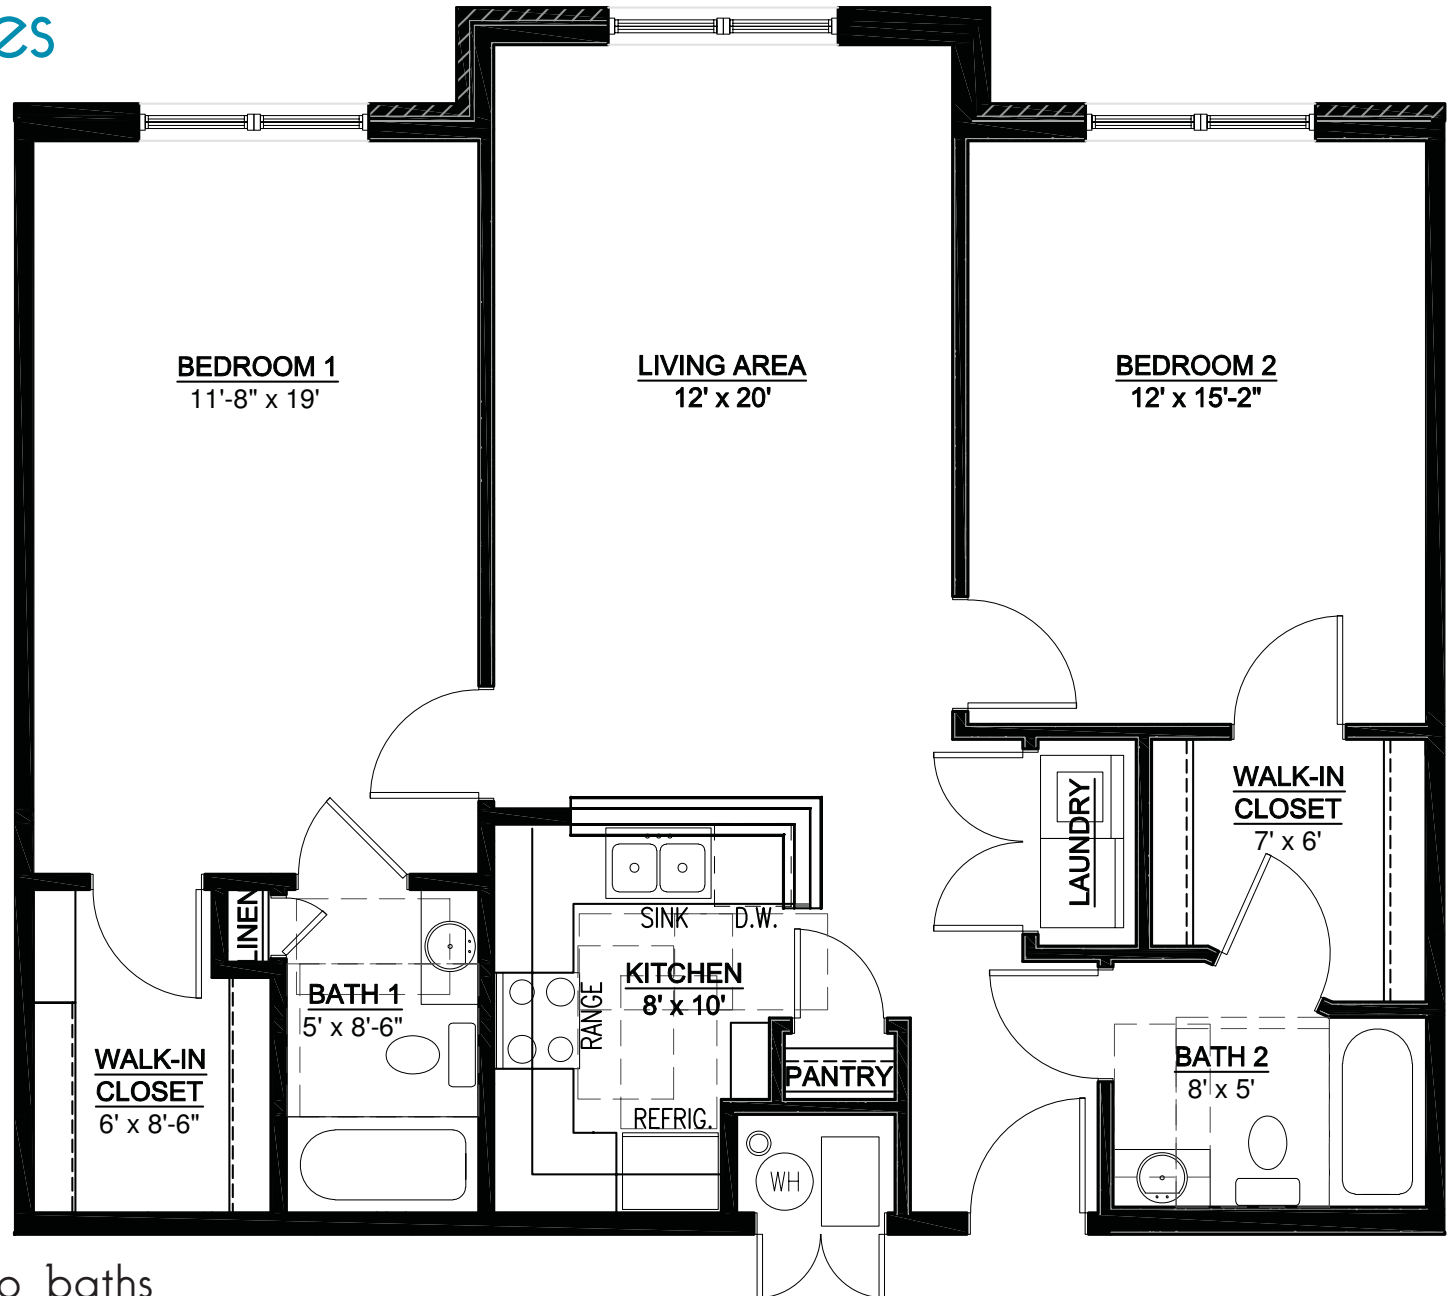

The Residences

at Merrillville Lakes

8400 Grant Circle
Merrillville, IN 46410
219.650.5000

Plan E

split two bedrooms, two baths